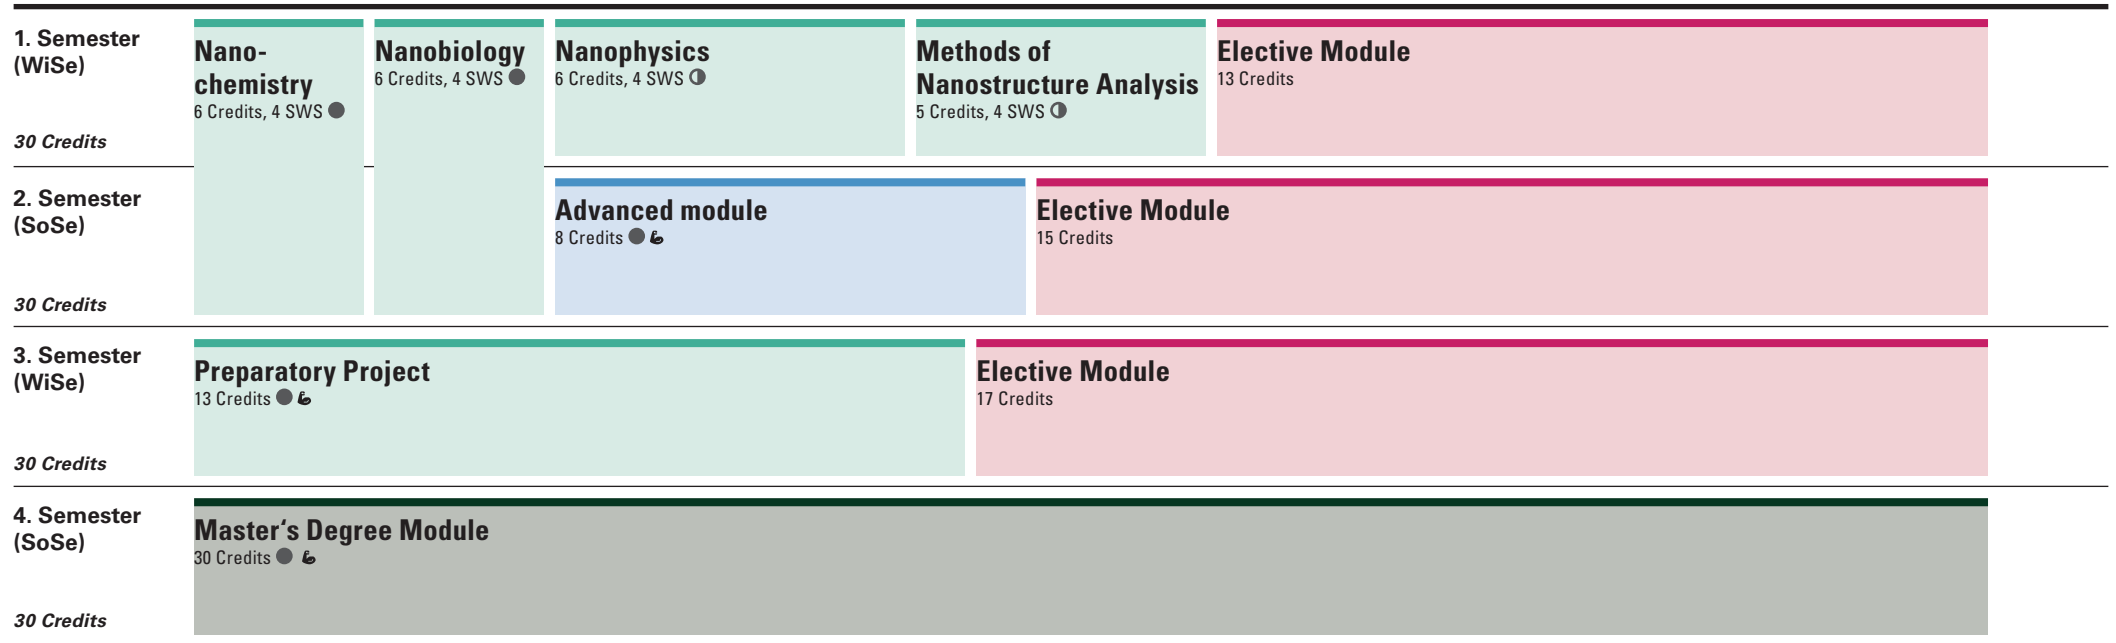

Master Nanoscience

Study Plan (exemplary)

Legende

- Compulsory modules
- Focus module
- Elective Module
- Master's Degree Module
- WiSe
- SoSe
- WiSe/SoSe
- 🔗 Modules with practical parts